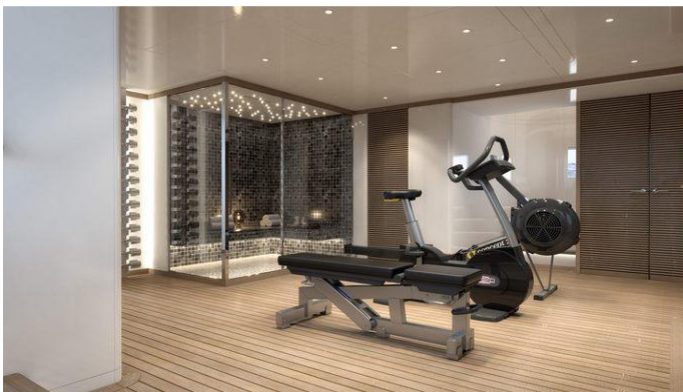

## BIRUBI YACHT CHARTER

Superyacht BIRUBI was built in 2022 by Benetti. She is a 49.91m / 163'9 B.Now 50M motor yacht with exterior design by RWD and interior styling by Benetti . Birubi offers accommodation for up to 10 guests in 5 cabins with additional room for her crew of 10. She features a variety of amenities to ensure comfortable charter vacations, including, Air Conditioning, Beach Club & Swimming Pool. She also carries an impressive collection of toys as listed below.

Deck Jacuzzi

Sauna

Gym

Beach Club

Air Conditioning

Satellite TV

For a full up-to-date list of leisure facilities or amenities onboard Motor Yacht Birubi please contact your Yacht Charter Broker prior to booking your vacation. If there is a particular water toy that you would like, but it is not listed, then it may be possible to rent this equipment for you.