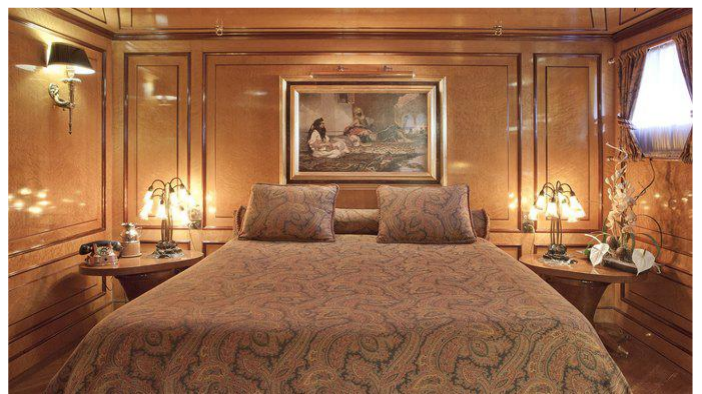

POA

Details correct as of 5 Apr, 2024

CREOLE YACHT CHARTER

Superyacht CREOLE was built in 1927 by Camper & Nicholsons. She is a 65.3m / 214'3 sail yacht with exterior design by Charles E. Nicholson and interior styling by Russo . Creole offers accommodation for up to 11 guests in 6 cabins with additional room for her crew of 15. She features a variety of amenities to ensure comfortable charter vacations. She also carries an impressive collection of toys as listed below.

CREOLE AMENITIES & TOYS

Wi-Fi

Air Conditioning

For a full up-to-date list of leisure facilities or amenities onboard Sail Yacht Creole please contact your Yacht Charter Broker prior to booking your vacation. If there is a particular water toy that you would like, but it is not listed, then it may be possible to rent this equipment for you.