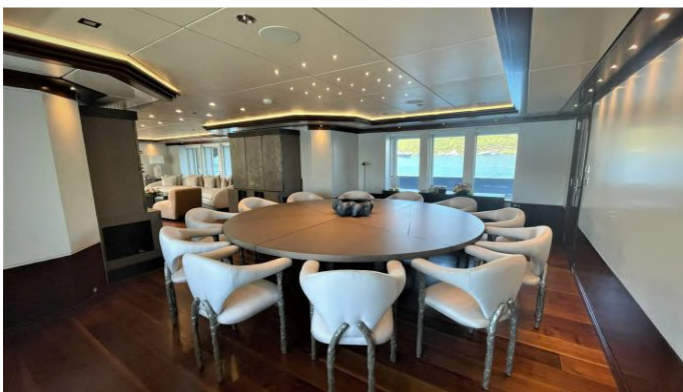

from

€265,000 / week + expenses

Details correct as of 9 Apr, 2024

IMMERSIVE YACHT CHARTER

Superyacht IMMERSIVE was built in 2013 by Turquoise Yachts. She is a 50.42m / 165'5 Custom motor yacht with exterior design by Turquoise Yachts and interior styling by Jean-Guy Verges . Immersive offers accommodation for up to 12 guests in 7 cabins with additional room for her crew of 11. She features a variety of amenities to ensure comfortable charter vacations, including, At Anchor Stabilizers, Jacuzzi (on deck), Swimming Platform & Portuguese Bridge. She also carries an impressive collection of toys as listed below.

Swimming Platform

At-Anchor Stabilizers

Sunpads

Air Conditioning

Inflatable Water Slide

For a full up-to-date list of leisure facilities or amenities onboard Motor Yacht Immersive please contact your Yacht Charter Broker prior to booking your vacation. If there is a particular water toy that you would like, but it is not listed, then it may be possible to rent this equipment for you.