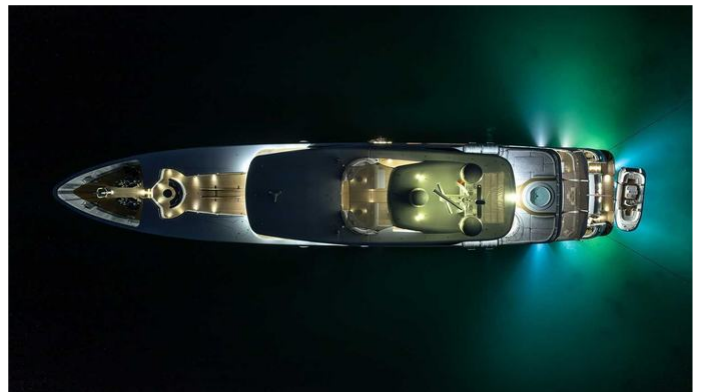

3.3m / 10'10

YEAR

2013

REFIT

2022

CRUISING SPEED

12 Knots

ACCOMMODATION

from

€265,000 / week + expenses

Details correct as of 9 Apr, 2024

IMMERSIVE YACHT CHARTER

Superyacht IMMERSIVE was built in 2013 by Turquoise Yachts. She is a 50.42m / 165'5 Custom motor yacht with exterior design by Turquoise Yachts and interior styling by Jean-Guy Verges . Immersive offers accommodation for up to 12 guests in 7 cabins with additional room for her crew of 11. She features a variety of amenities to ensure comfortable charter vacations, including, At Anchor Stabilizers, Jacuzzi (on deck), Swimming Platform & Portuguese Bridge. She also carries an impressive collection of toys as listed below.