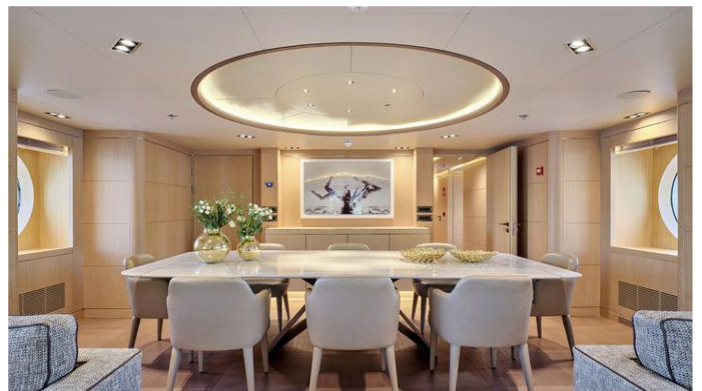

## JAZ YACHT CHARTER

Superyacht JAZ was built in 1997 by Amels. She is a 51.51m / 169' Custom motor yacht with exterior design by , Terence Disdale & Ken Freivokh and interior styling by & Terence Disdale . Jaz offers accommodation for up to 12 guests in 6 cabins with additional room for her crew of 11. She features a variety of amenities to ensure comfortable charter vacations, including, Elevator / Lift, Air Conditioning, Deck Jacuzzi, Stabilisers underway, Stabilizers at Anchor & WiFi connection on board. She also carries an impressive collection of toys as listed below.