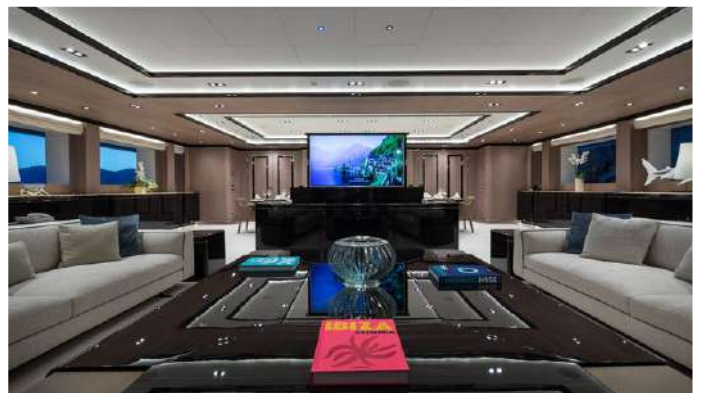

WINTER

from

€900,000 / week + expenses

Details correct as of 3 Apr, 2024

O'PTASIA YACHT CHARTER

Superyacht O'PTASIA was built in 2018 by Golden Yachts. She is a 85m / 278'10 Custom motor yacht with exterior design by Studio Vafiadis and interior styling by Studio Vafiadis . O'Ptasia offers accommodation for up to 12 guests in 10 cabins with additional room for her crew of 30. She features a variety of amenities to ensure comfortable charter vacations, including, BBQ, Beach Club, Elevator / Lift, Outdoor Bar, Owner Study, Spa, Swimming Platform, Swimming Pool, Underwater Lights, Air Conditioning, Deck Jacuzzi, Gym/exercise equipment, Stabilisers underway, Stabilizers at Anchor, WiFi connection on board, Helipad (Touch-n-go), Massage Room, Sun Deck, Sunpads & Tender Garage. She also carries an impressive collection of toys as listed below.

O'PTASIA AMENITIES & TOYS

	Tender Garage		Underwater Lights		Massage Room
	Owner Study		Jacuzzi		Outdoor Bar
	Stabilizers Underway		Sun Deck		Helipad
	Commercial Helipad		Wi-Fi		Video On-Demand
	Ipod Docking		Swimming Platform		At-Anchor Stabilizers
	Satcom		Sunpads		Swimming Pool
	Deck Jacuzzi		Movie Theatre		Spa
	Gym		Beach Club		Elevator
	Steam Room		Air Conditioning		BBQ
	Satellite TV		Games Consoles		