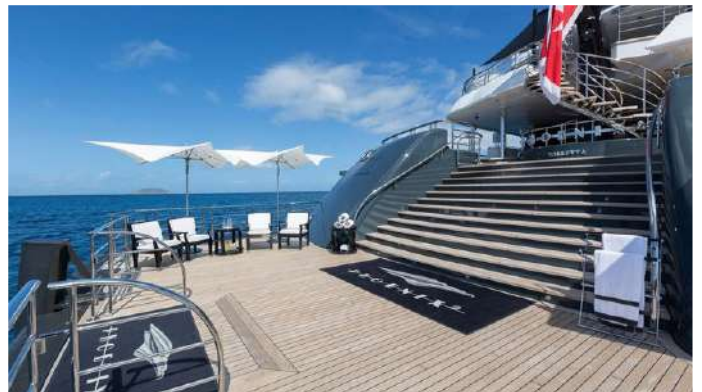

from

\$1,000,000 / week + expenses

Details correct as of 3 Apr, 2024

PHOENIX 2 YACHT CHARTER

Superyacht PHOENIX 2 was built in 2010 by Lurssen. She is a 90.1m / 295'7 Custom motor yacht with exterior design by Winch Design and interior styling by Winch Design . Phoenix 2 offers accommodation for up to 12 guests in 7 cabins with additional room for her crew of 28. She features a variety of amenities to ensure comfortable charter vacations, including, Spa, Sauna, Elevator / Lift, Helipad, Swimming Pool, Beach Club, Beauty Salon, BBQ, Separate Crew Passageway, Tender Garage, Swimming Platform, Turkish Bath, Underwater Lights, Massage Room, Owner Study, Piano, Outdoor Bar, Cinema, Hammam, Sun Deck, Sunpads, Air Conditioning, Deck Jacuzzi, Gym/exercise equipment & Stabilizers at Anchor. She also carries an impressive collection of toys as listed below.

PHOENIX 2 AMENITIES & TOYS

	Jacuzzi		Separate Crew Passageway		Tender Garage
	Turkish Bath		Underwater Lights		Massage Room
	Owner Study		Piano		Outdoor Bar
	Sun Deck		Hammam		Outdoor Cinema
	Helipad		Wi-Fi		Outdoor Shower
	At-Anchor Stabilizers		Hydraulic Swim Platform		Sunpads
	Foredeck Seating		Swimming Pool		Deck Jacuzzi
	Movie Theatre		Spa		Sauna
	Gym		Beauty Room		Beach Club
	Elevator		Air Conditioning		BBQ
	Satellite TV				