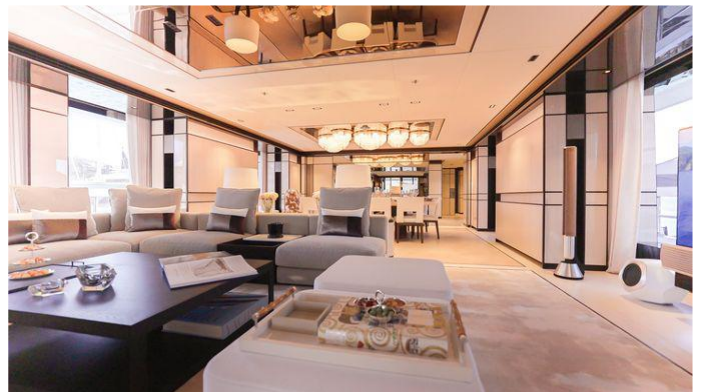

## RELIANCE YACHT CHARTER

Superyacht RELIANCE was built in 2023 by Heesen. She is a 55m / 180'5 55m Steel motor yacht with exterior design by Omega Architects and interior styling by LUCA DINI Design & Architecture . Reliance offers accommodation for up to 12 guests in 6 cabins with additional room for her crew of 13. She features a variety of amenities to ensure comfortable charter vacations, including, At Anchor Stabilizers, Beach Club, Sun Deck, Sunpads, Bow Thruster, Crane, Exterior Bar, Foredeck Seating & Table, Swimming Platform, Air Conditioning, Deck Jacuzzi & Stabilisers underway. She also carries an impressive collection of toys as listed below.