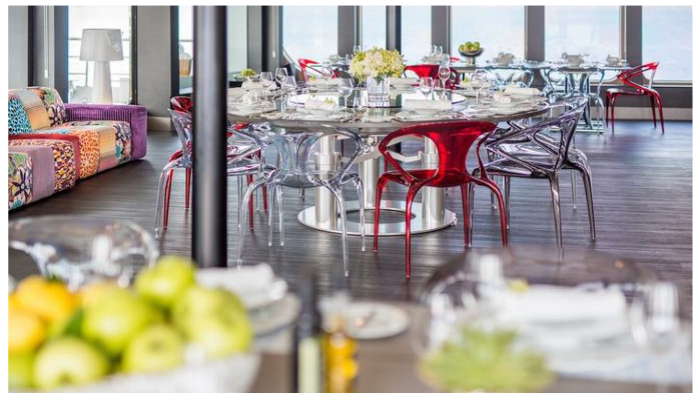

SALUZI YACHT CHARTER

Superyacht SALUZI was built in 2003 by Austal. She is a 69.01m / 226'5 Conversion motor yacht with exterior design by Austal and interior styling by Luiz de Basto Designs . Saluzi offers accommodation for up to 32 guests in 16 cabins with additional room for her crew of 34. She features a variety of amenities to ensure comfortable charter vacations, including, Jacuzzi (on deck), GYM, Air Conditioning, Stabilisers underway, WiFi connection on board & At Anchor Stabilizers. She also carries an impressive collection of toys as listed below.

Movie Theatre

Spa

Gym

Air Conditioning

Satellite TV

Golf

For a full up-to-date list of leisure facilities or amenities onboard Motor Yacht Saluzi please contact your Yacht Charter Broker prior to booking your vacation. If there is a particular water toy that you would like, but it is not listed, then it may be possible to rent this equipment for you.