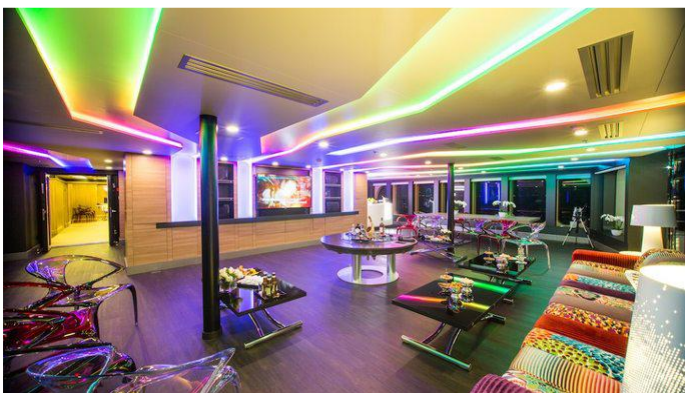

SALUZI YACHT CHARTER

Superyacht SALUZI was built in 2003 by Austal. She is a 69.01m / 226'5 Conversion motor yacht with exterior design by Austal and interior styling by Luiz de Basto Designs . Saluzi offers accommodation for up to 32 guests in 16 cabins with additional room for her crew of 34. She features a variety of amenities to ensure comfortable charter vacations, including, Jacuzzi (on deck), GYM, Air Conditioning, Stabilisers underway, WiFi connection on board & At Anchor Stabilizers. She also carries an impressive collection of toys as listed below.

Movie Theatre

Spa

Gym

Air Conditioning

Satellite TV

Golf

For a full up-to-date list of leisure facilities or amenities onboard Motor Yacht Saluzi please contact your Yacht Charter Broker prior to booking your vacation. If there is a particular water toy that you would like, but it is not listed, then it may be possible to rent this equipment for you.