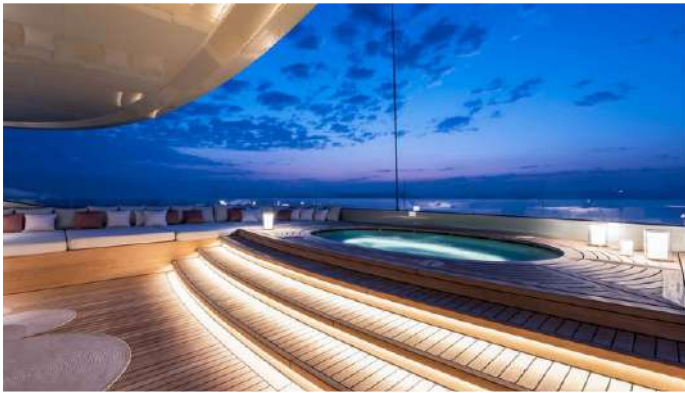

Details correct as of 3 Apr, 2024

SAVANNAH YACHT CHARTER

Superyacht SAVANNAH was built in 2015 by Feadship. She is a 83.5m / 273'11 Custom motor yacht with exterior design by , Feadship & CG Design and interior styling by & CG Design . Savannah offers accommodation for up to 12 guests in 6 cabins with additional room for her crew of 24. She features a variety of amenities to ensure comfortable charter vacations, including, Swimming Pool, At Anchor Stabilizers, GYM, Elevator / Lift, Tender Garage, Air Conditioning, Jacuzzi (on deck), Spa & Hybrid. She also carries an impressive collection of toys as listed below.

SAVANNAH AMENITIES & TOYS

Tender Garage

Hamam

Outdoor Bar

Underwater Lights

Wi-Fi

Outdoor Shower

At-Anchor Stabilizers

Satcom

Swimming Pool

Deck Jacuzzi

Movie Theatre

Spa

Gym

Elevator

Air Conditioning