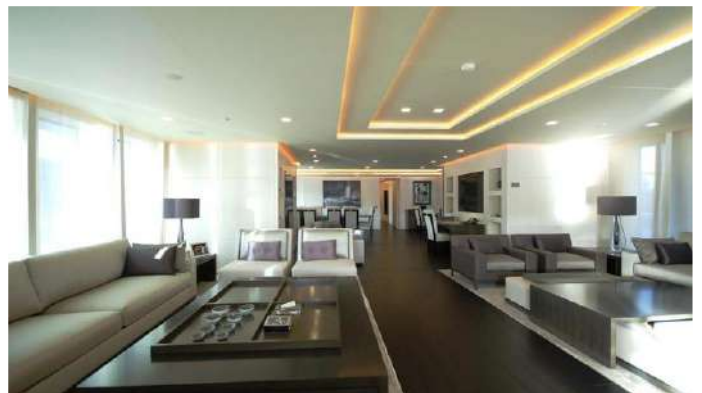

## SIREN YACHT CHARTER

Superyacht SIREN was built in 2008 by Nobiskrug. She is a 73.5m / 241'2 Custom motor yacht with exterior design by Newcruise and interior styling by Newcruise . Siren offers accommodation for up to 12 guests in 6 cabins with additional room for her crew of 18. She features a variety of amenities to ensure comfortable charter vacations, including, Elevator / Lift, Air Conditioning, WiFi connection on board, Deck Jacuzzi, Gym/exercise equipment, Stabilisers underway & Stabilizers at Anchor. She also carries an impressive collection of toys as listed below.