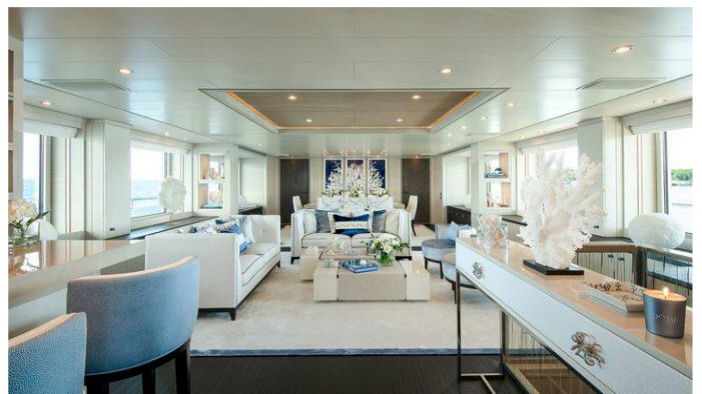

## SPIRIT YACHT CHARTER

Superyacht SPIRIT was built in 2011 by Amels. She is a 54.31m / 178'2 Amels 177 motor yacht with exterior design by Tim Heywood Design and interior styling by Nuvolari Lenard . Spirit offers accommodation for up to 11 guests in 5 cabins with additional room for her crew of 13. She features a variety of amenities to ensure comfortable charter vacations, including, Air Conditioning, WiFi connection on board, Deck Jacuzzi, Gym/exercise equipment, Stabilizers at Anchor, Stabilisers underway, BBQ, Spa, Sun Deck & Sunpads. She also carries an impressive collection of toys as listed below.