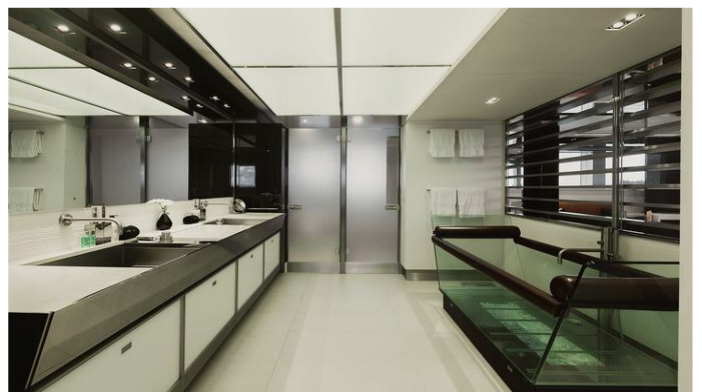

WINTER
from
\$245,000 / week + expenses

Details correct as of 9 Apr, 2024

TOTEM YACHT CHARTER

Superyacht TOTEM was built in 2010 by Heesen. She is a 50.5m / 165'8 Heesen 5000 motor yacht with exterior design by Omega Architects and interior styling by Mojo Stumer Associates. Totem offers accommodation for up to 12 guests in 5 cabins with additional room for her crew of . She features a variety of amenities to ensure comfortable charter vacations, including, At Anchor Stabilizers, GYM, Jacuzzi (on deck), Tender Garage, Swimming Platform & Air Conditioning. She also carries an impressive collection of toys as listed below.

Deck Jacuzzi

Gym

Air Conditioning

Satellite TV

For a full up-to-date list of leisure facilities or amenities onboard Motor Yacht Totem please contact your Yacht Charter Broker prior to booking your vacation. If there is a particular water toy that you would like, but it is not listed, then it may be possible to rent this equipment for you.